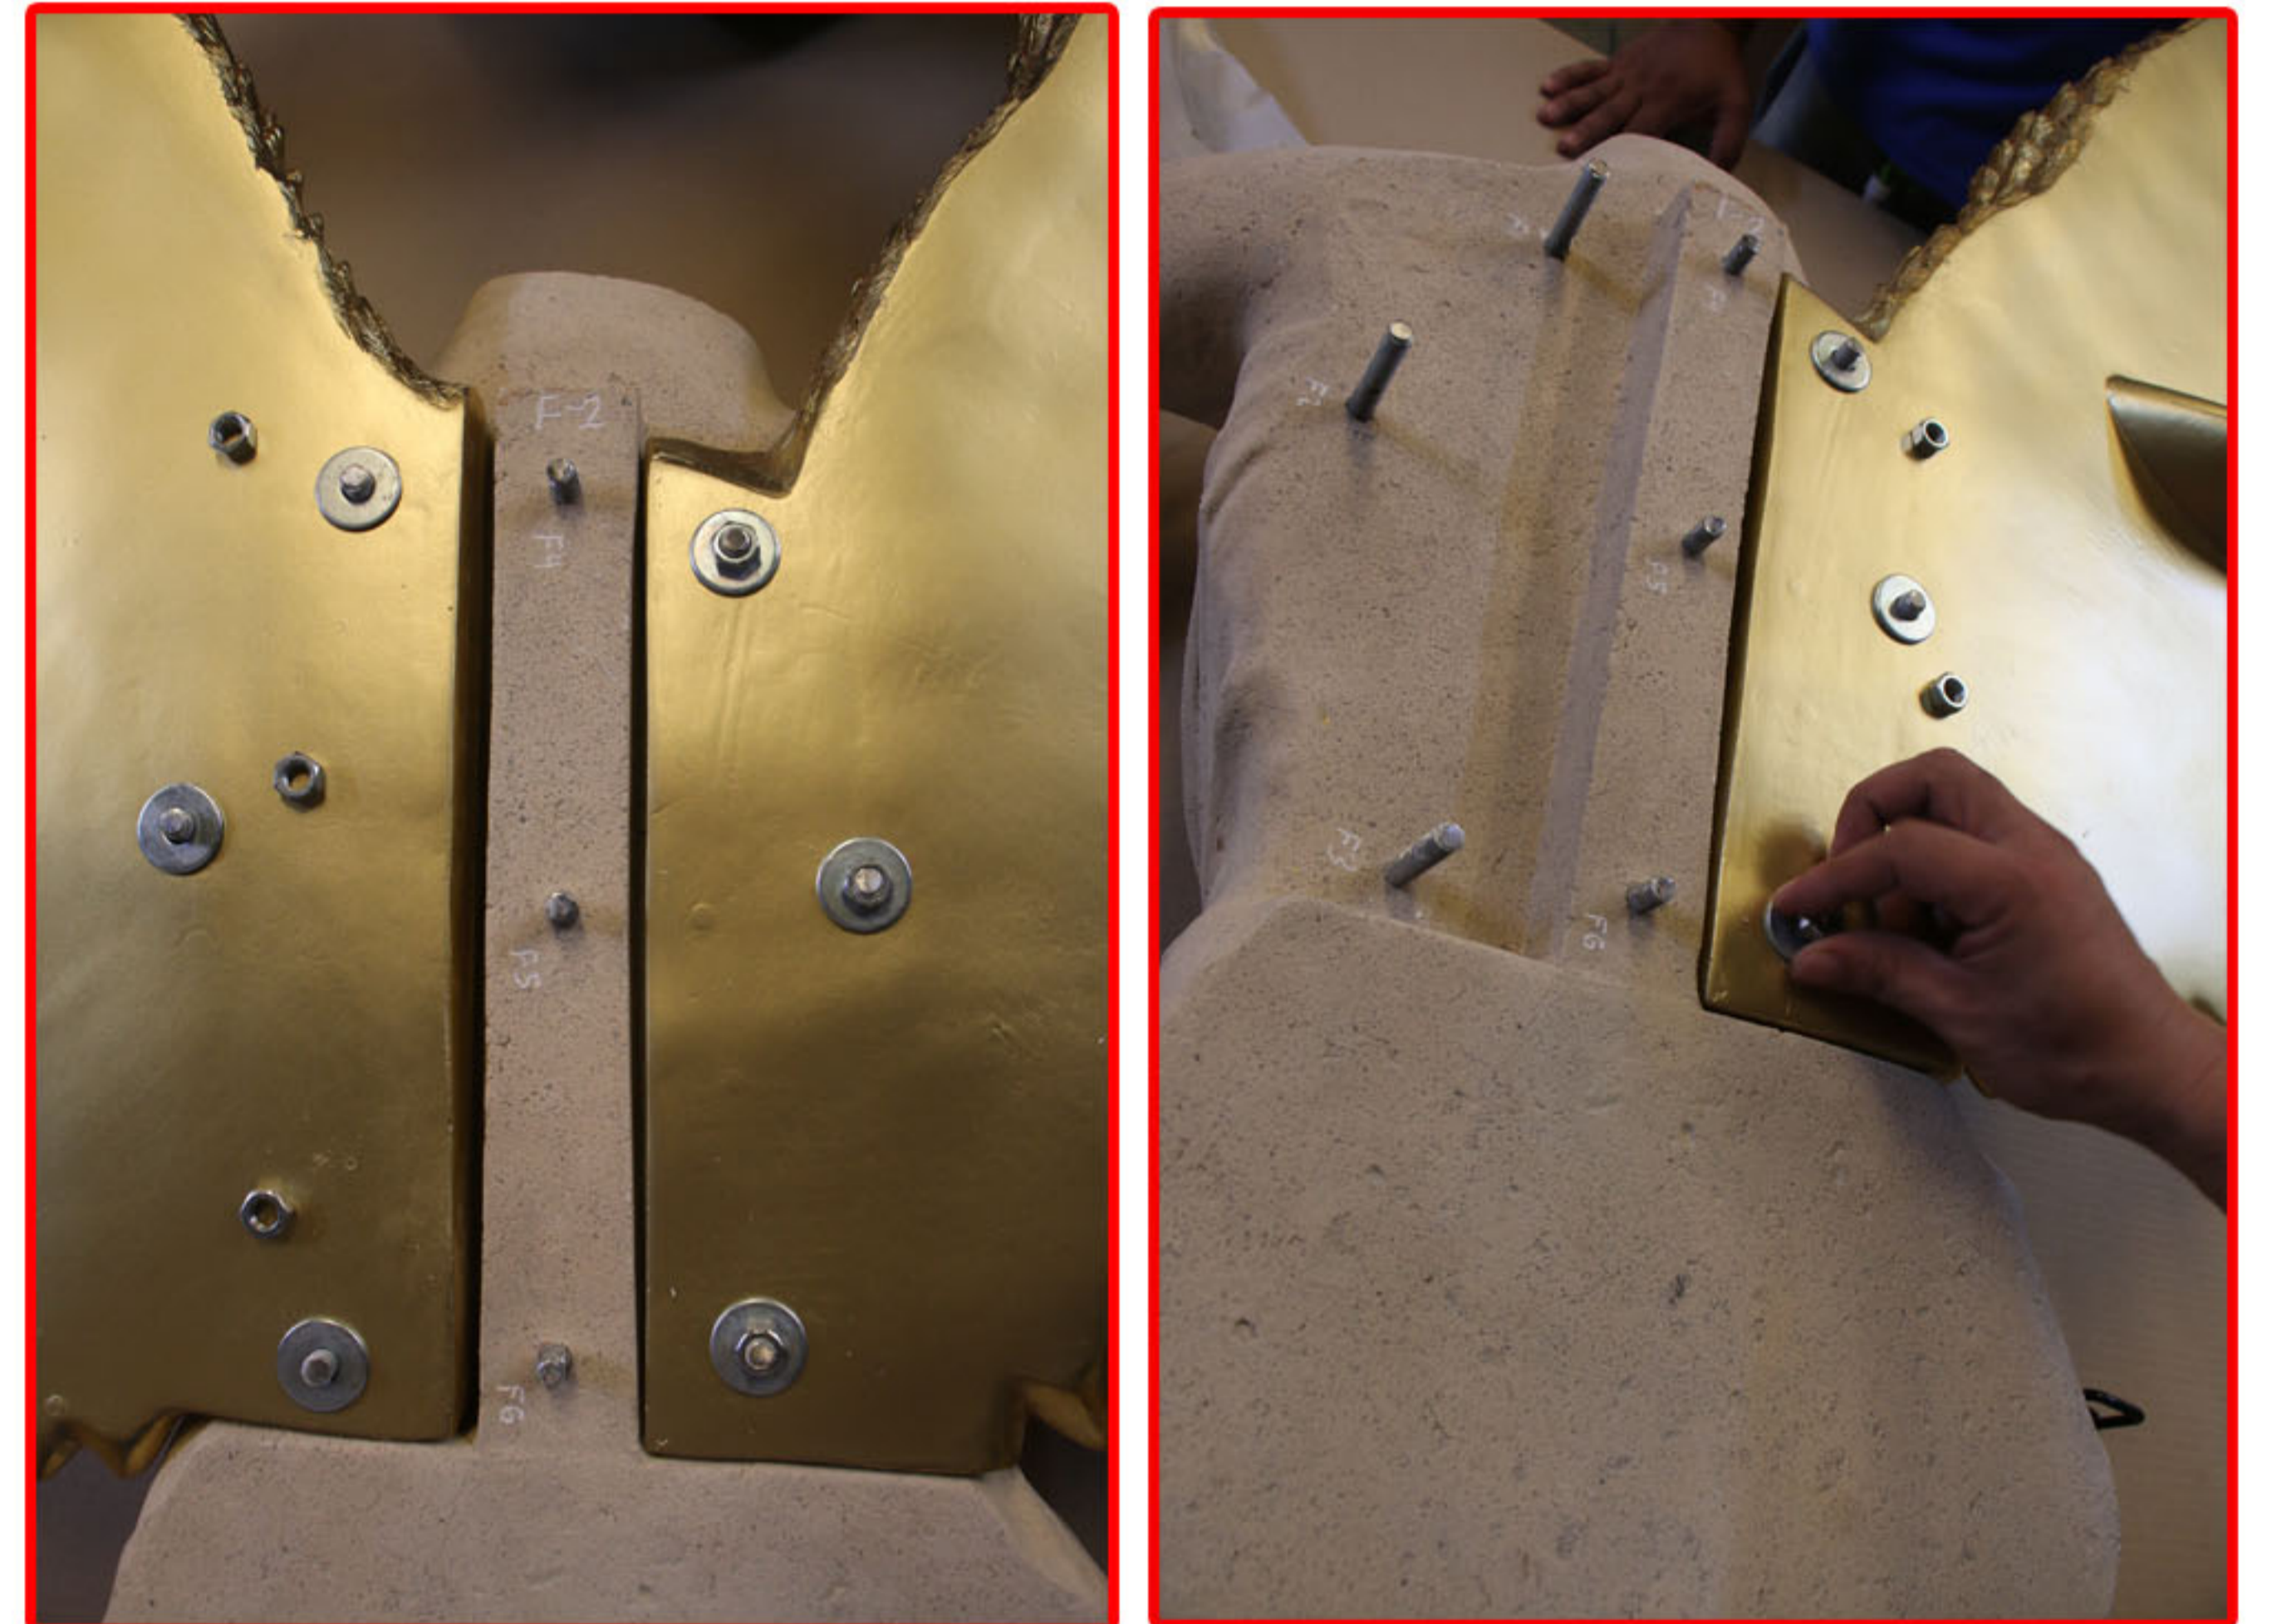

53725 Wandobjekt Guardian Angel Male 208x136cm

EAN: 4025621537250

**KARE**  
DESIGN

Email: [info@kare.de](mailto:info@kare.de)

**KARE Design GmbH** Zeppelinstraße 16, 85748 Garching-Hochbrück Germany

Geschäftsführende Gesellschafter: Jürgen Reiter, Peter Schönhofen

# 210070- Gab Angel Assembly Manual

**1** Attach the wings at the back of the Torso by inserting the dowel screw into the holes.

**2** Put the washer and nuts into the dowel screws.

**3** Tighten the Nuts.

**4** Attach the hanging mechanism and tighten the nuts.