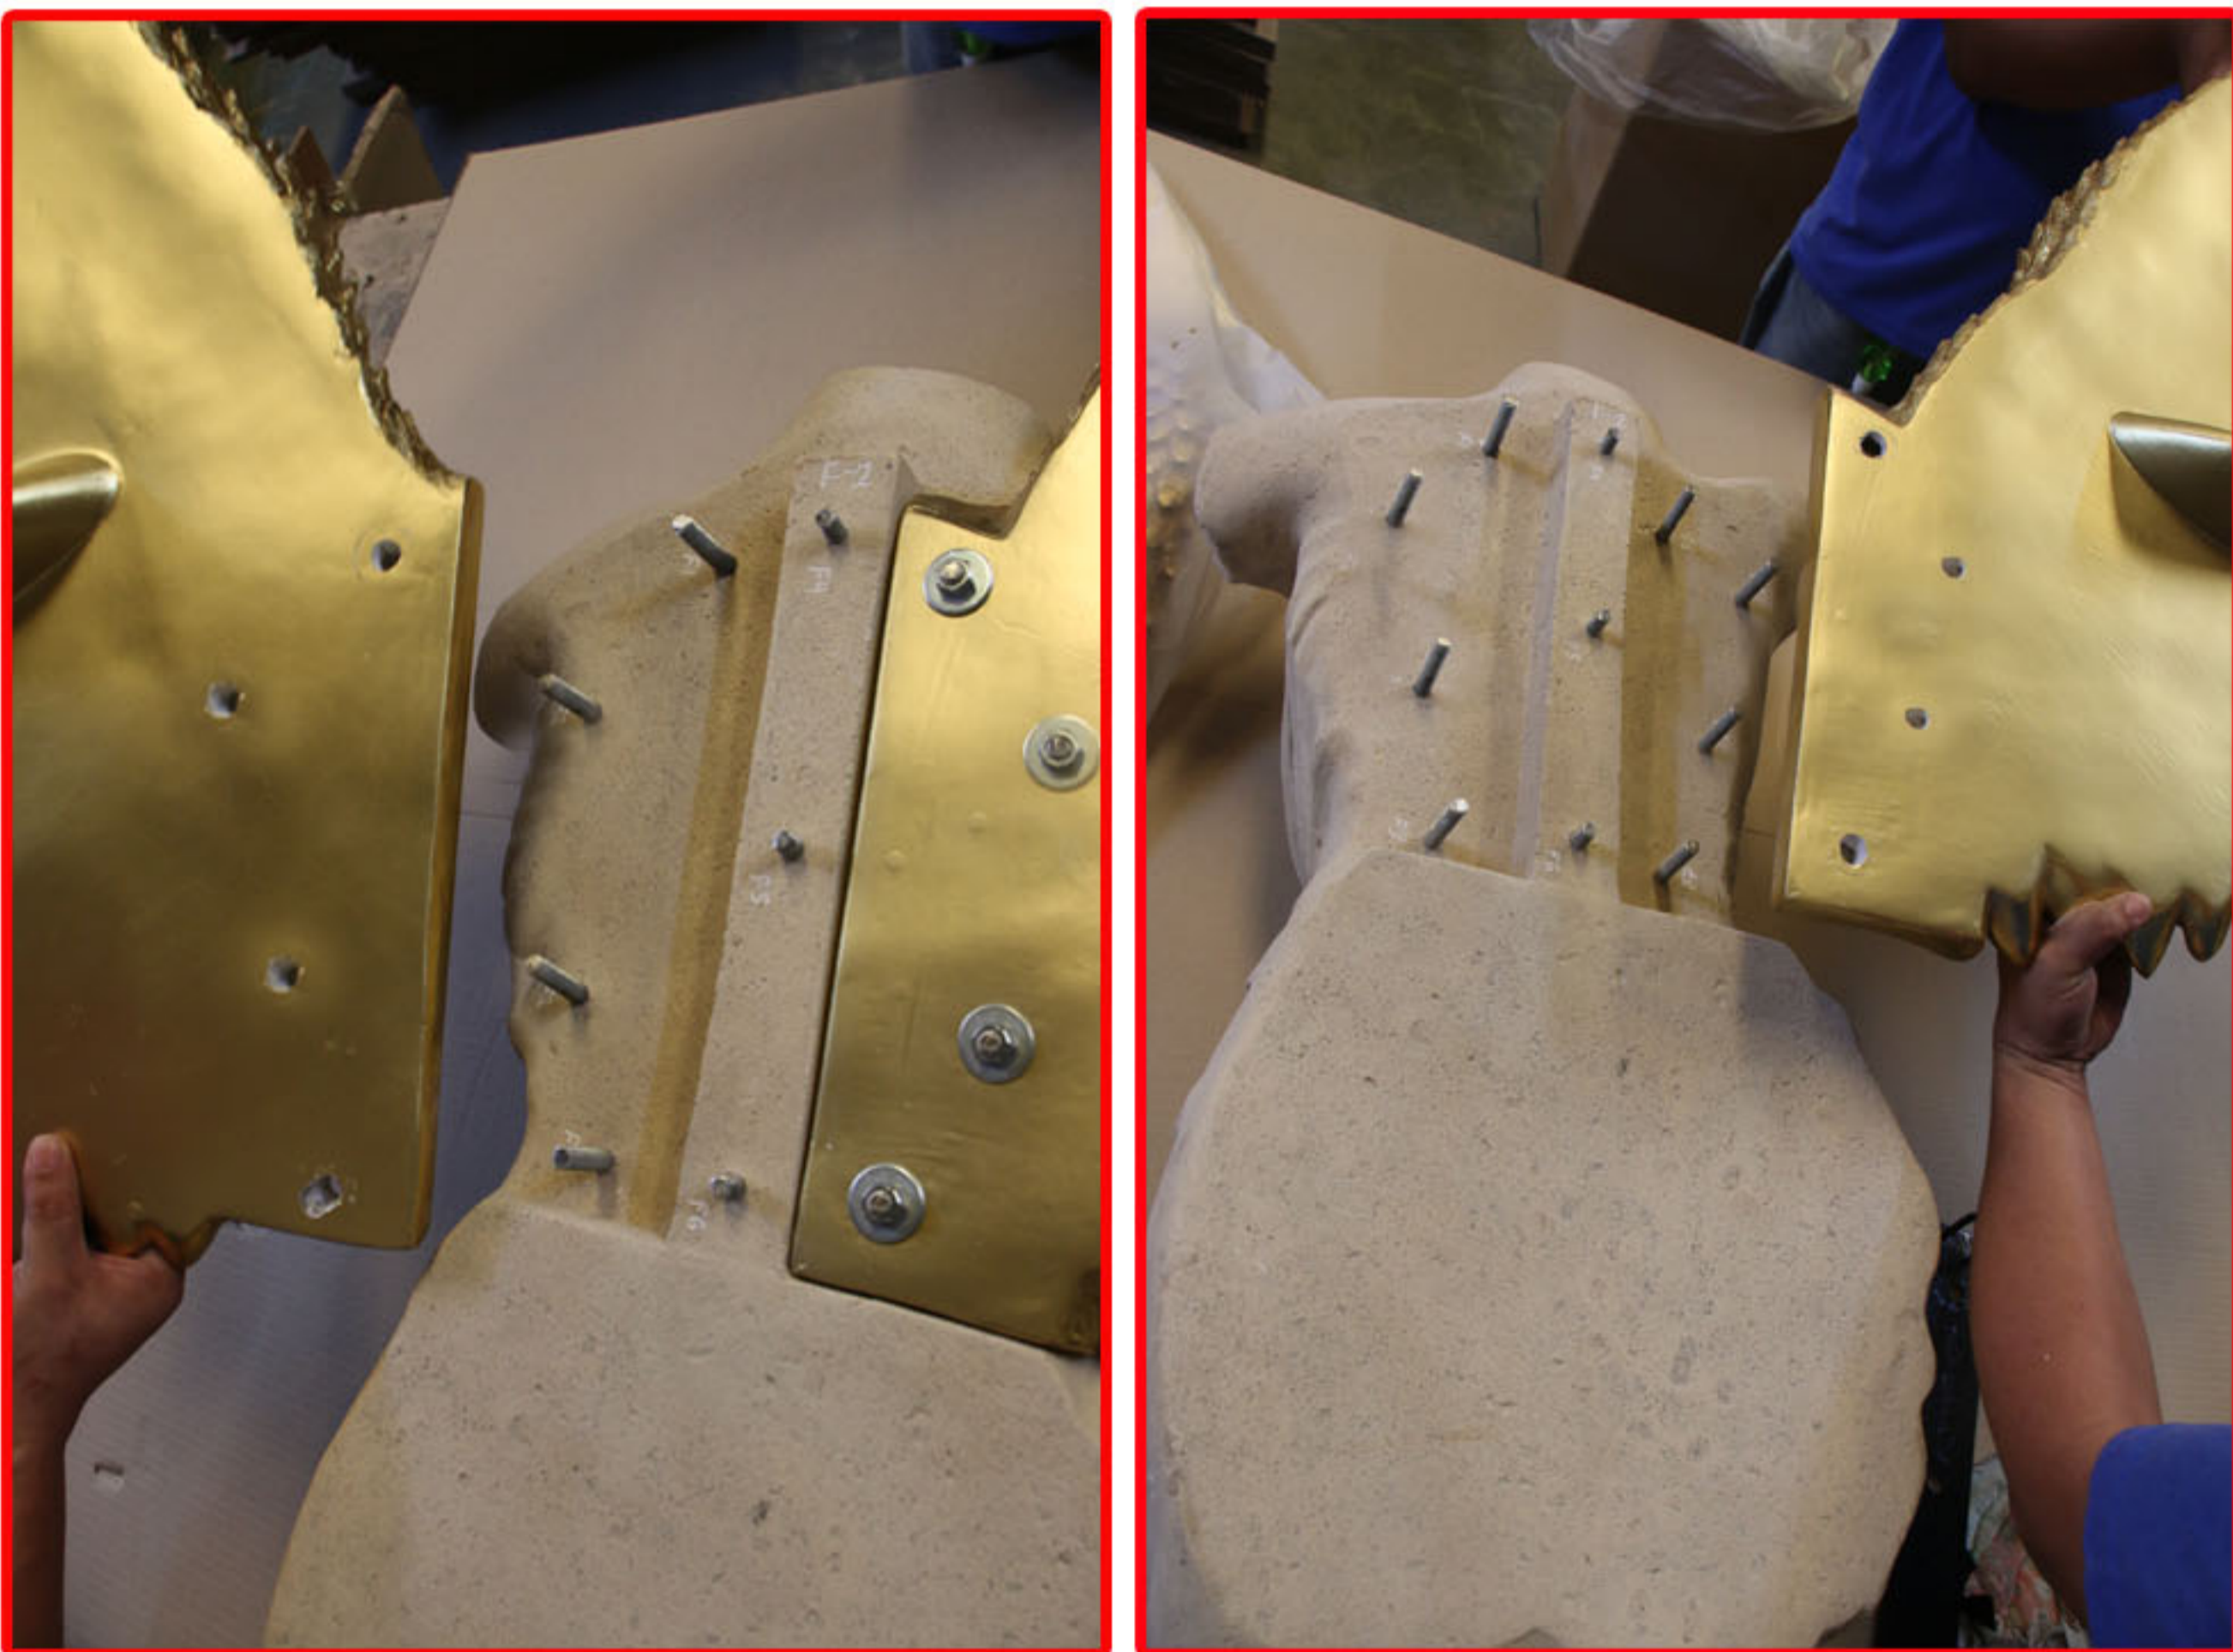

53725 Wandobjekt Guardian Angel Male 208x136cm

EAN: 4025621537250

**KARE**  
DESIGN

Email: [info@kare.de](mailto:info@kare.de)

**KARE Design GmbH** Zeppelinstraße 16, 85748 Garching-Hochbrück Germany

Geschäftsführende Gesellschafter: Jürgen Reiter, Peter Schönhofen

# 210070- Gab Angel Assembly Manual

**1** Attach the wings at the back of the Torso by inserting the dowel screw into the holes.

**2** Put the washer and nuts into the dowel screws.

**3** Tighten the Nuts.

**4** Attach the hanging mechanism and tighten the nuts.